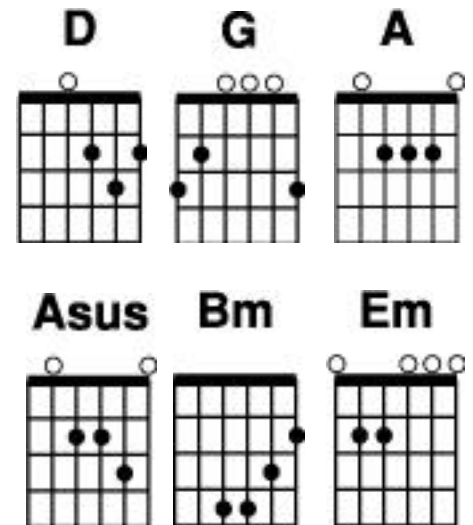

Hearts Desire

D **G**
I have looked far and wide
D **G**
And I have looked low and high
Em
But I have found that the one I needed
G D
Was here all along

D **G**
I have searched in the darkest of nights
D **G**
And I have searched where my heart could light
Em
But it wasn't until you opened up my eyes
G D
that I could finally see

D **G** **A**
You made a way for us to come
D **G** **A**
By giving us Your only Son
D **Em**
You took away the veil
D **Em** **A-Asus**
Through the cross and the nail

(repeat)

Chords used in this song:

Ending:

D **G**
Lord You're my hearts desire
D **Em**
You're my passion and my fire
D **G**
You're my eternal flame
Bm **Em** **A**
With You I'll never be the same

(repeat)