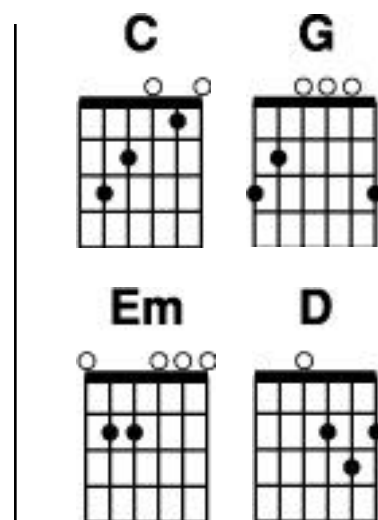

If I Have To

G **C** **G**
If I have to, be lowered through a roof
C **D**
On a stretcher, carried by another's strength
G **C** **D**
Just to see You and know you really care
Em **C** **G** **D**
Then I'll do what I have to just to see You
Em **C** **G** **D**
Then I'll do what I have to 'til I find myself there
Em **G** **D**
So, take me as I am, Lord, and test my faith
C **G** **D** **G**
'Til You say, "Your sins are forgiven you"

G **C** **G**
If I have to, push my way through the crowds
C **D**
In the hopes that You just might pass my way
G **C** **D**
Just to touch You and find healing in Your wings
Em **C** **G** **D**
Then I'll do what I have to just to touch You
Em **C** **G** **D**
Then I'll do what I have to 'til I find myself there
Em **C** **G** **D**
So, take me as I am, Lord, and test my faith
C **G** **D** **G**
'Til You say, "Your faith has healed you"

Chords used in this song:

G C G
If I have to, pour out my best perfume
C D
A sweet aroma intermixed with many tears
G C D
Just to know You and wipe Your feet with my hair
Em C G D
Then I'll do what I have to just to know You
Em C G D
Then I'll do what I have to 'til I find myself there
Em G D
So, take me as I am, Lord, and test my faith
C G D G
'Til You say, "My love has covered you"

G C G
If I have to, though I've denied You many times
C D
Face tribulation even death upon a cross
G C D
Just to follow and proclaim You are the Son of God
Em C G D
Then I'll do what I have to just to follow—You
Em C G D
Then I'll do what I have to 'til I find myself there
Em G D
So, take me as I am, Lord, and test my faith
C G D G
'Til You say, "Your sins are forgiven you"
(repeat)