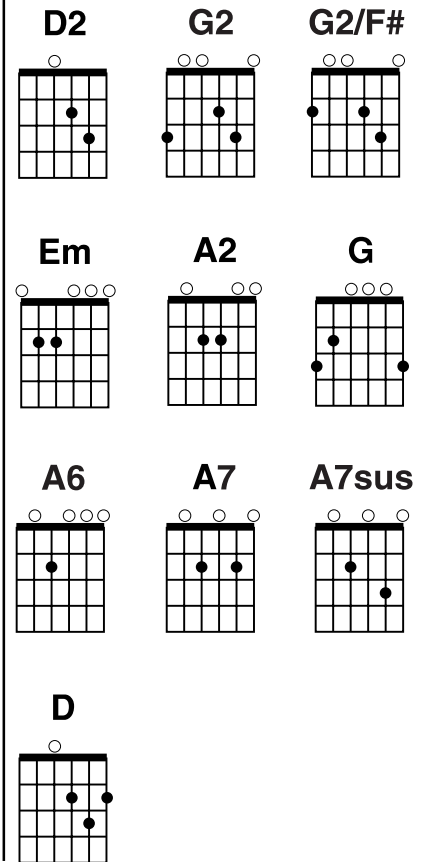

Sometimes

D2 **G2** **D2**
Sometimes I feel as hard as a stone
G2 **G2/F#** **Em**
And all I want is to be left alone
A2 **D2**
Don't say that you care, I'm alright on my own
G **D2** **A2**
Oh please, just leave me alone—go on

D2 **G2**
Sometimes I cry when no one sees
D2 **G2** **G2/F#** **Em**
Sometimes I feel I have some dreadful disease
A2 **D2**
All I can say is just one word—please
G **D2** **A2**
Please, can some one help me—please

Em **A6** **A7** **A7sus** **A7** **D2** **G** **G/F#** **Em**
Here comes that rain again falling on me, yeah
A7sus **D2** **G2** **D2** **G2**
If only this rain could wash me clean

D2 **G2**
Sometimes I dream I'm somewhere new
D2 **G2** **G2/F#** **Em**
I see my friends, hey I see myself too
A2 **D2**
With a father that loves and a lover that's true
G2 **Em** **A7sus** **A7**
My brother is there and no ones abused—could it come true?

Em **A6** **A7** **A7sus** **A7** **D2** **G** **G/F#** **Em**
Here comes that rain again falling on me, yeah
A7sus **D**
If only this rain could wash me clean

Chords used in this song: